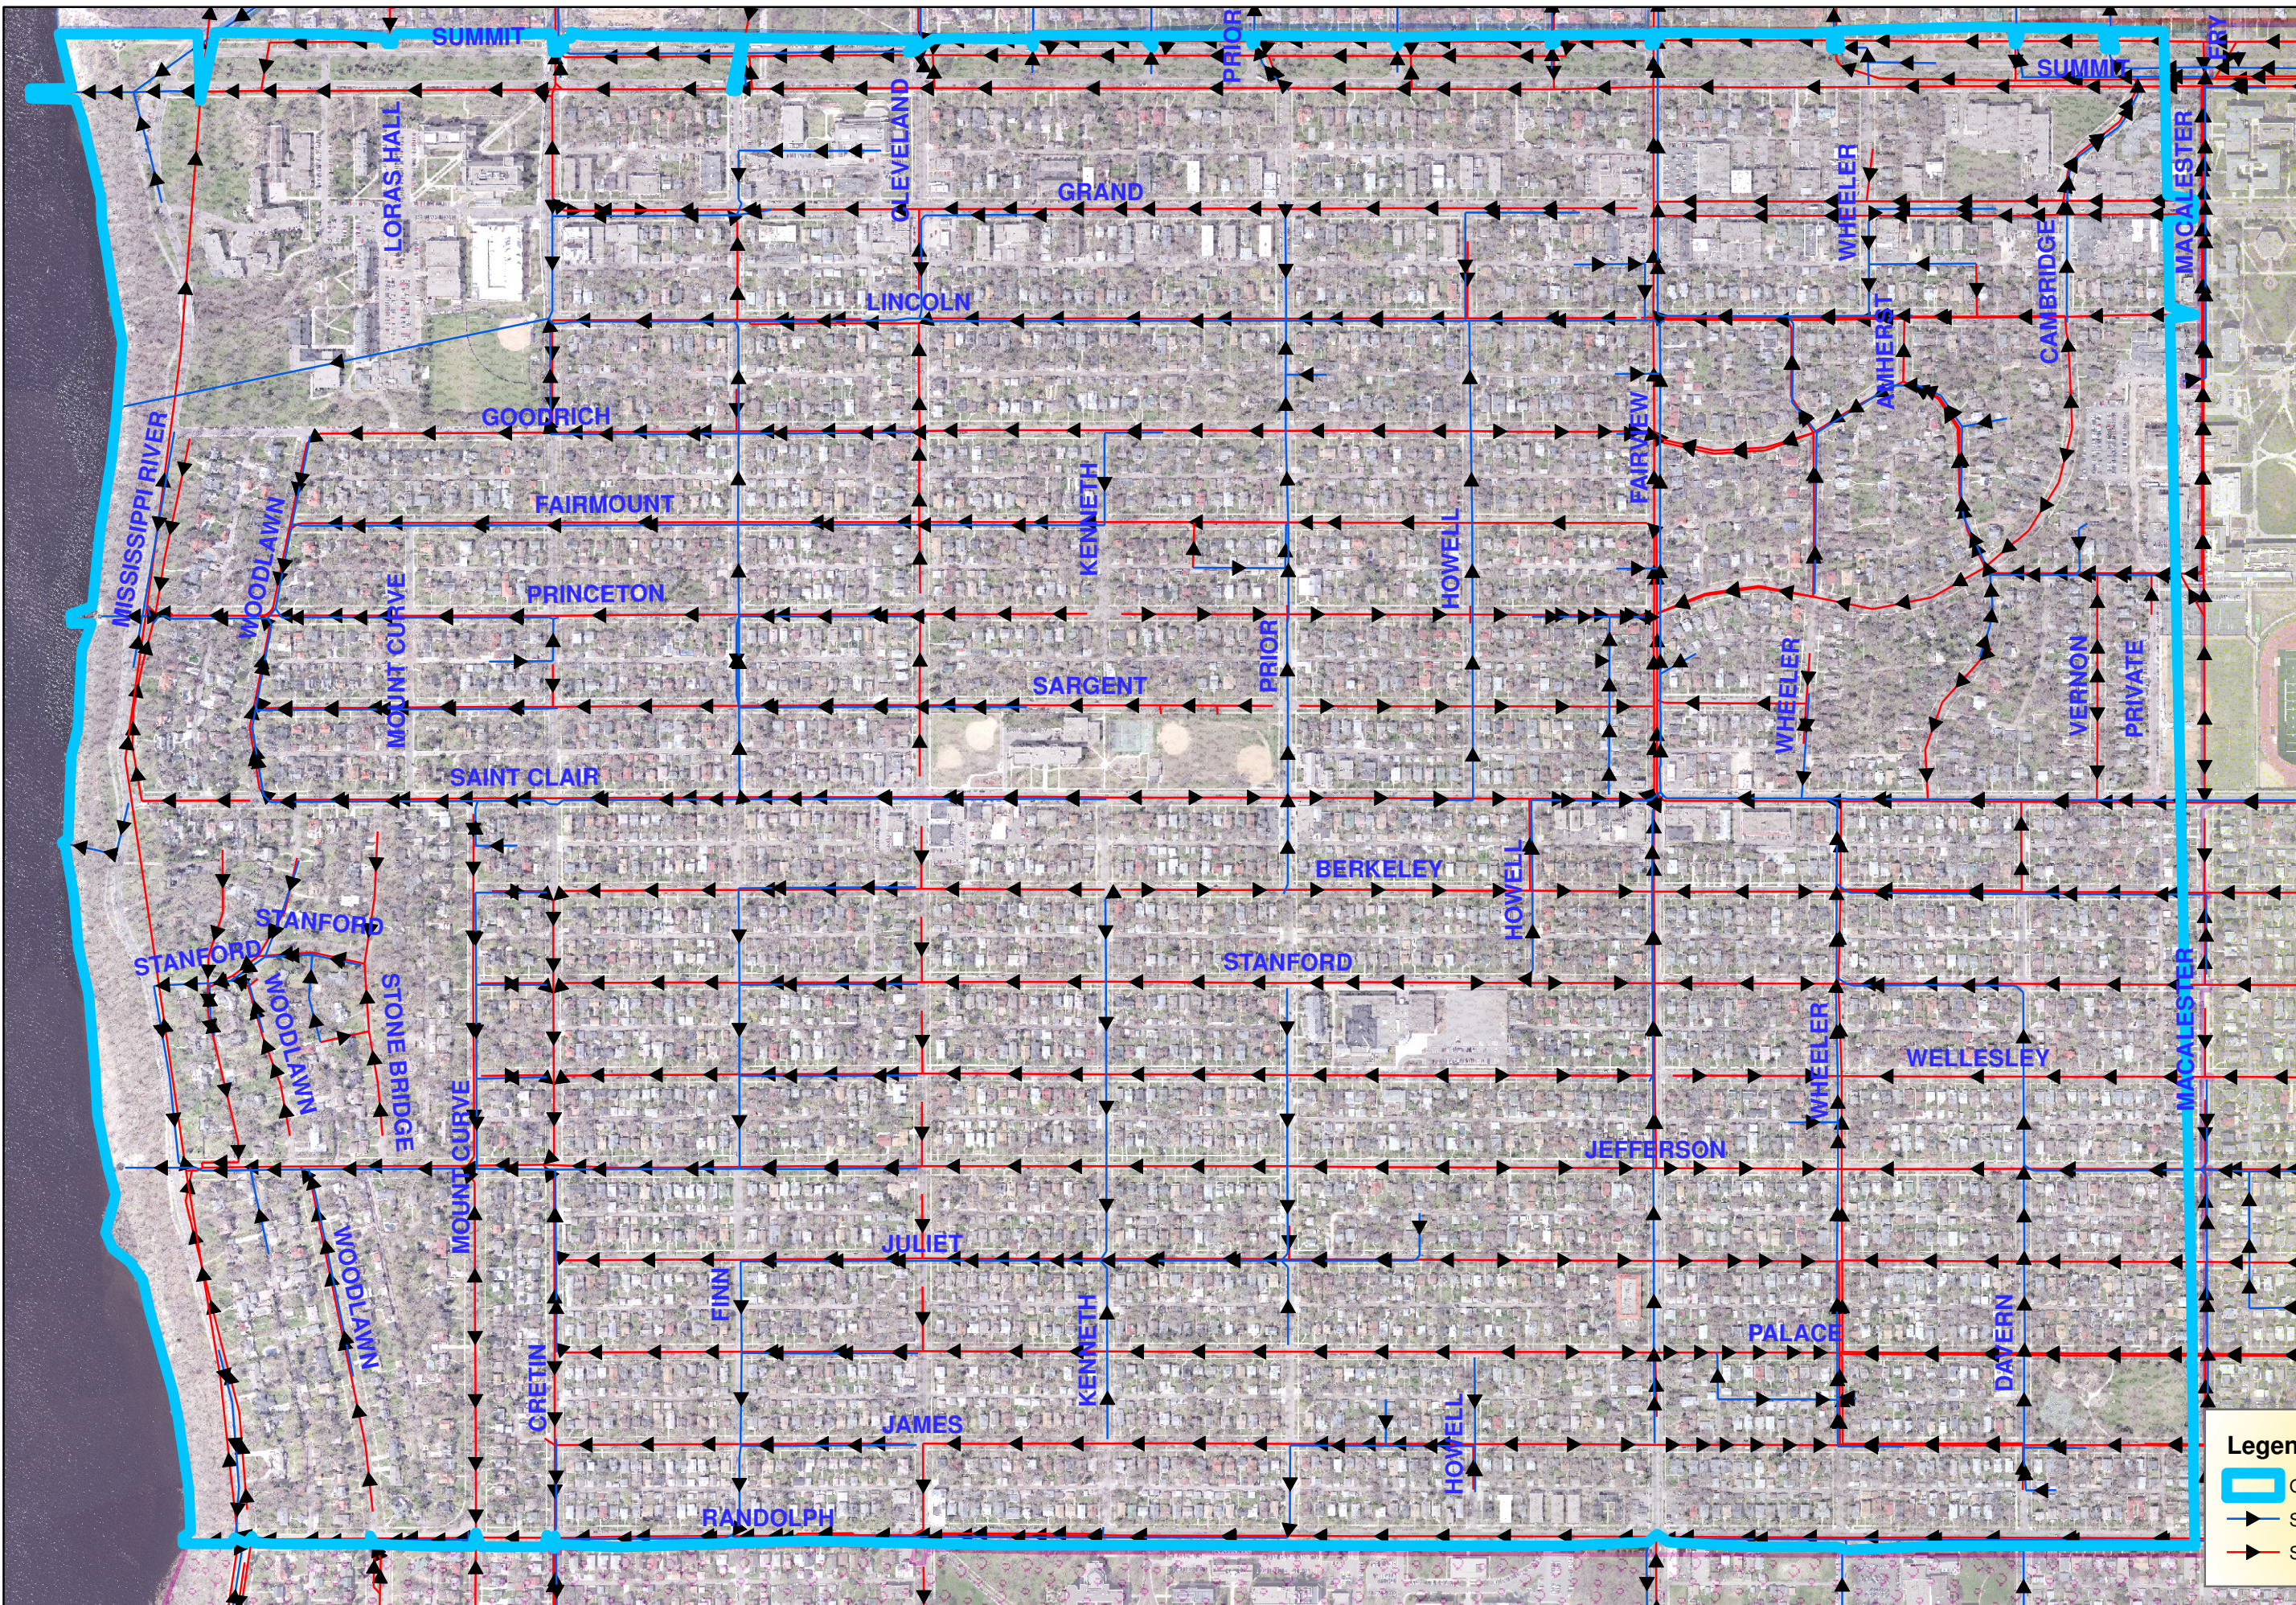

2016 Sewer Cleaning and TV Inspection Project-Grand \ Macalester SCTVIP Area Map

Legend

- Grand \ Macalester SCTVIP Boundary
- Storm Sewer
- Sanitary Sewer