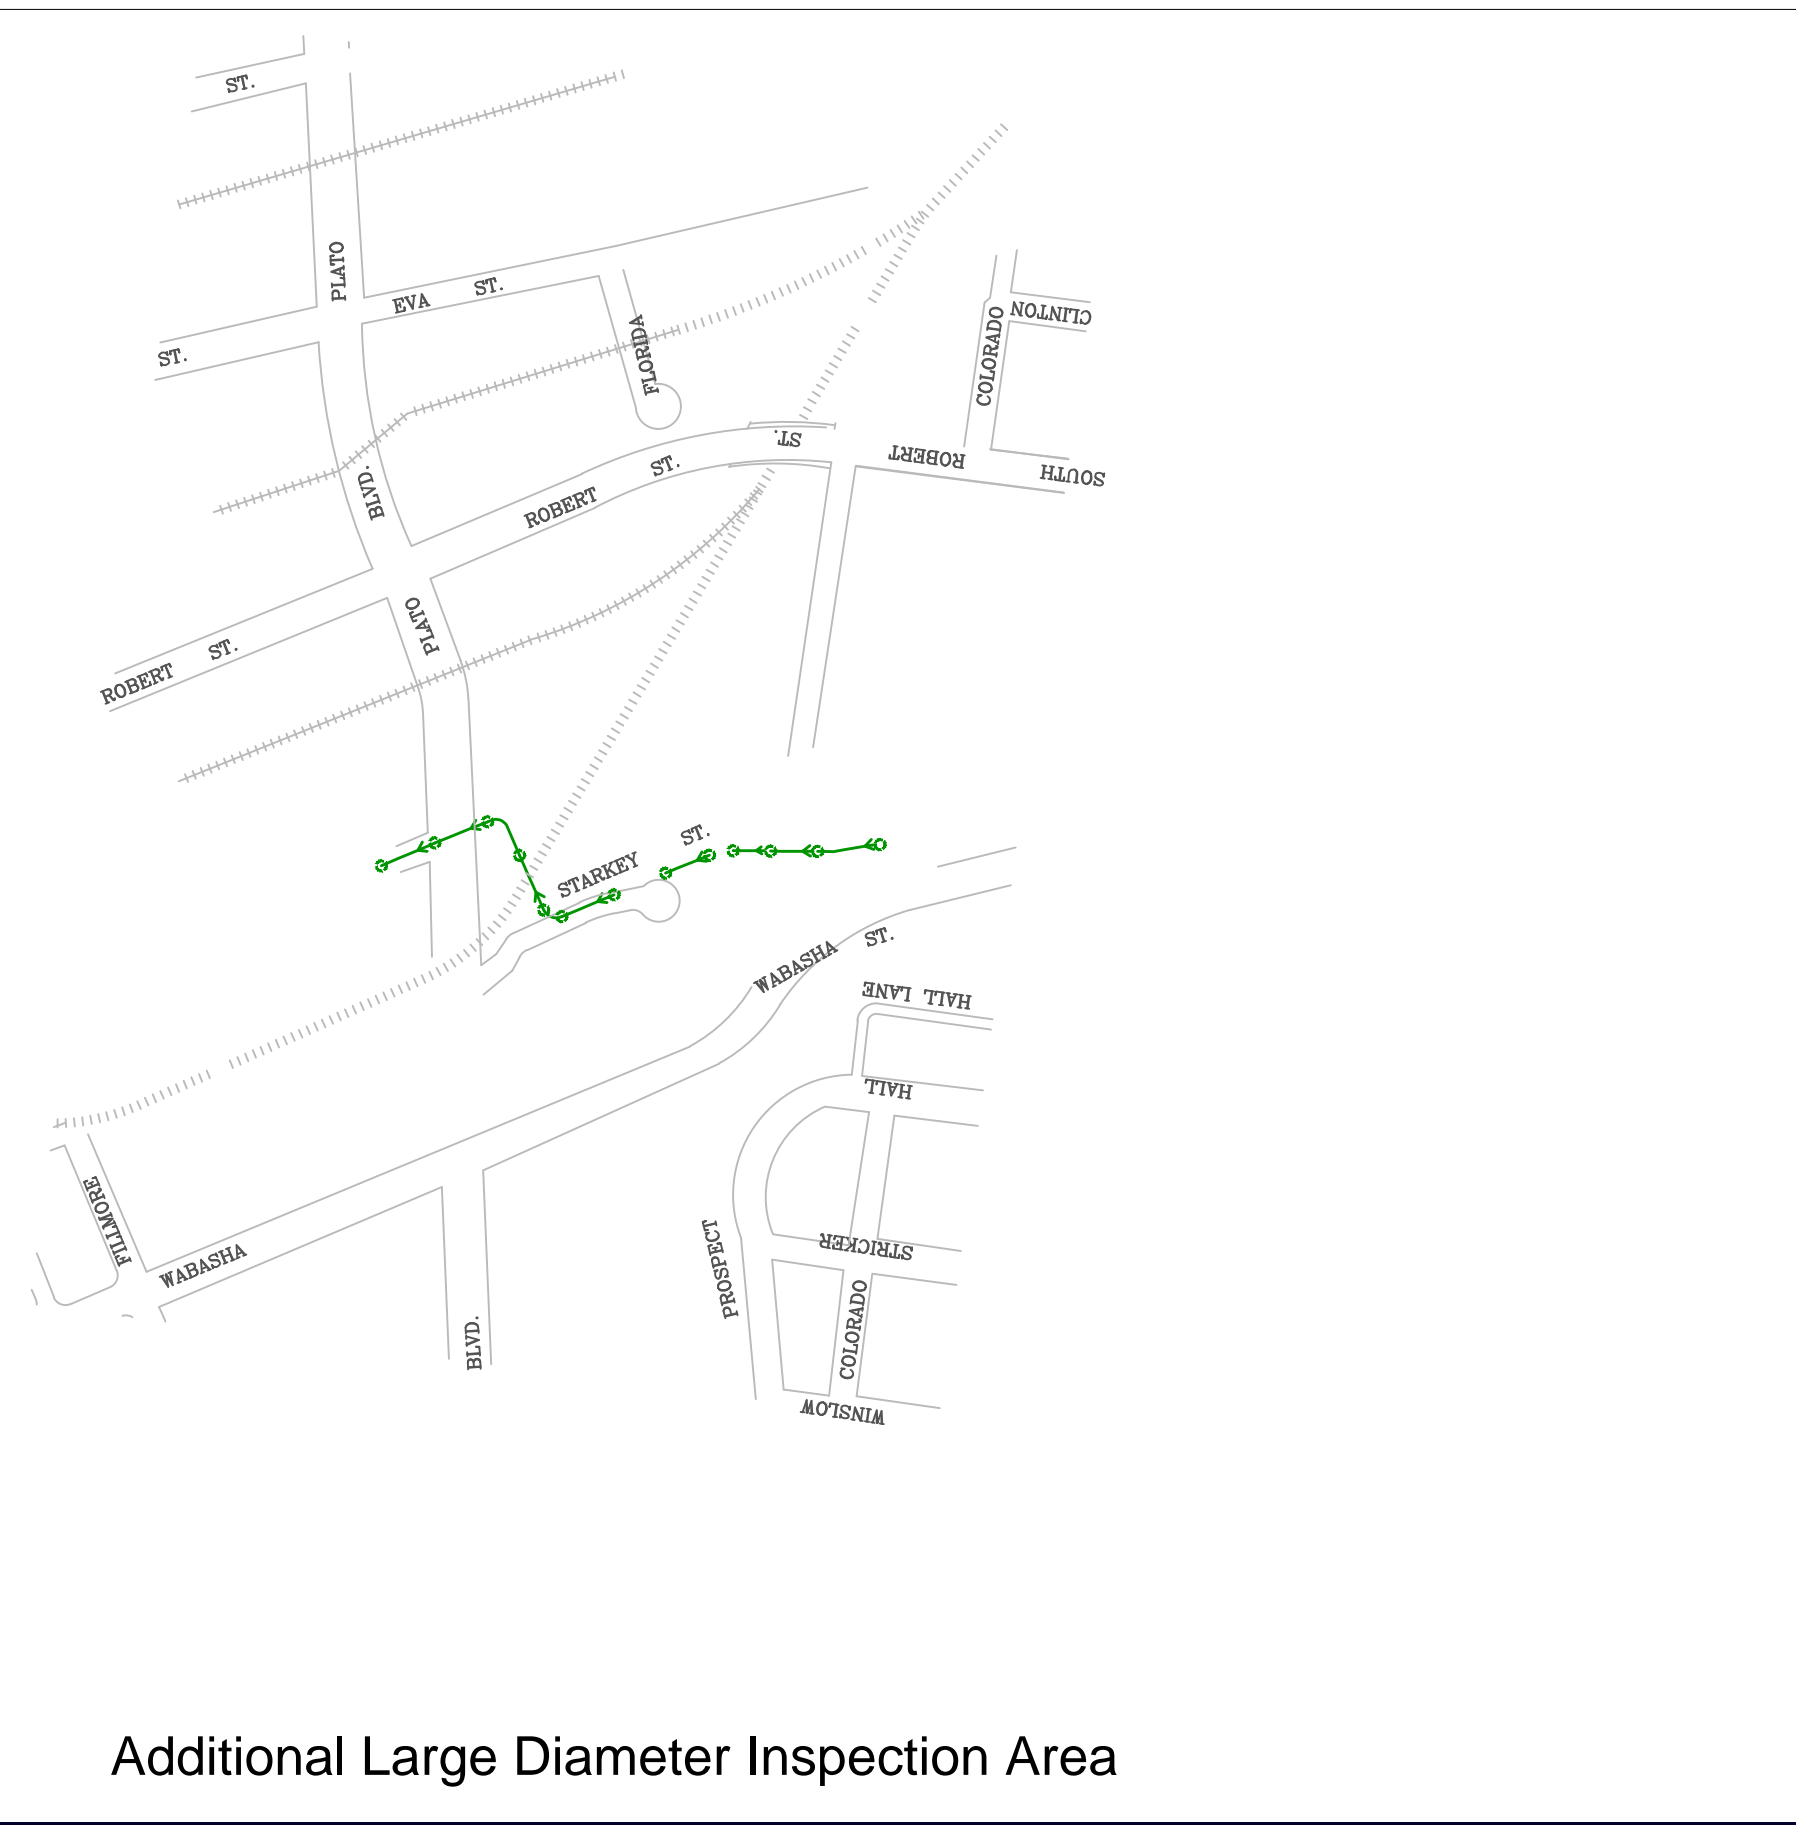

Como/Cleveland Inspection Area

Additional Large Diameter Inspection Area

2018 INSPECTION AREA MAP

- Sanitary Pipes - INSPECT
- Sanitary Manholes - INSPECT
- Storm Pipes - INSPECT
- Storm Manholes - INSPECT