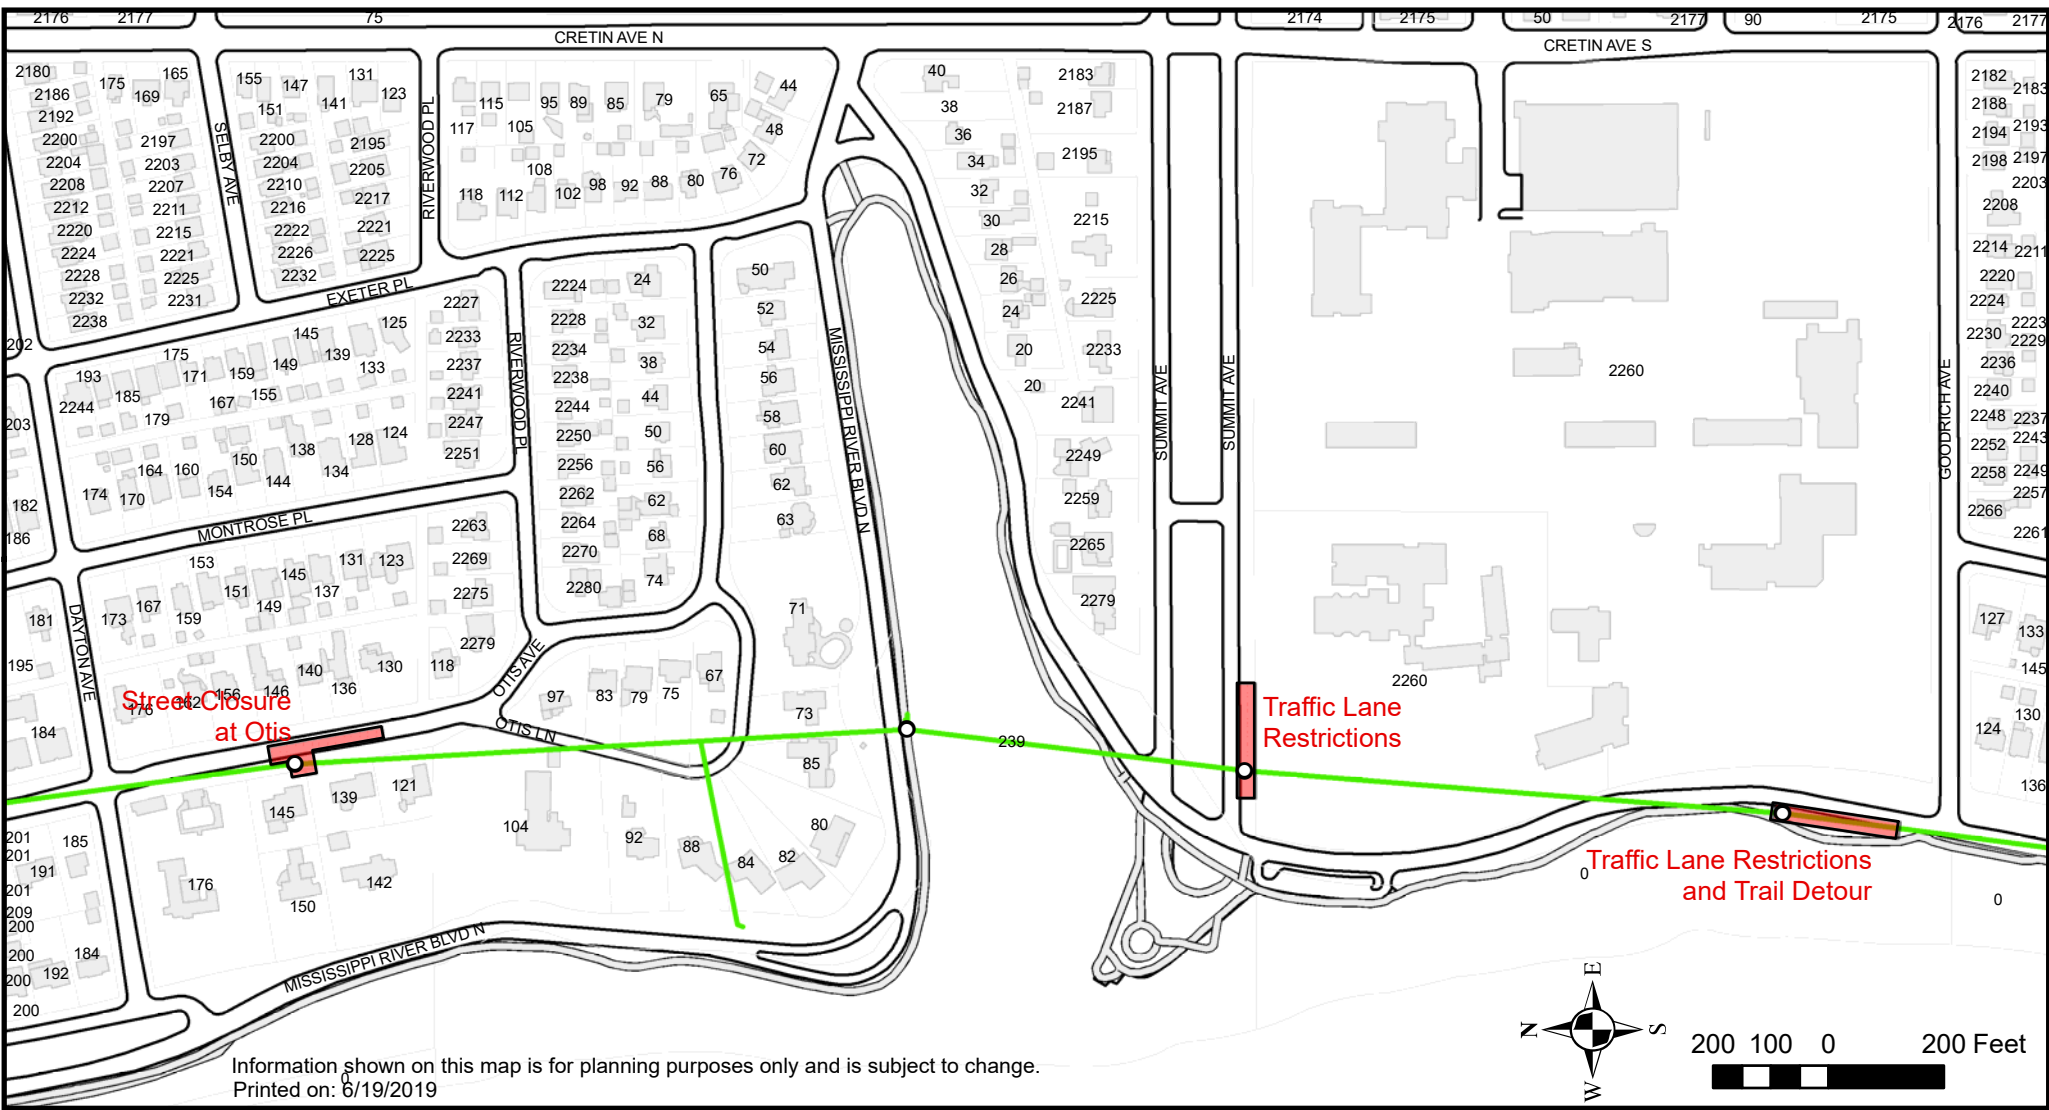

Information shown on this map is for planning purposes only and is subject to change.
 Printed on: 6/19/2019

Legend

- Access Shafts
- Work Sites
- MRB Sanitary Interceptor
- Park Trails
- Roads

Mississippi River Boulevard Sanitary Tunnel Cleaning Project (November 2019 - April 2020)

Turn Over

Information shown on this map is for planning purposes only and is subject to change.
 Printed on: 6/19/2019

Legend

- Access Shafts
- Work Sites
- MRB Sanitary Interceptor
- Park Trails
- Roads

Mississippi River Boulevard Sanitary Tunnel Cleaning Project (November 2019 - April 2020)

Turn Over