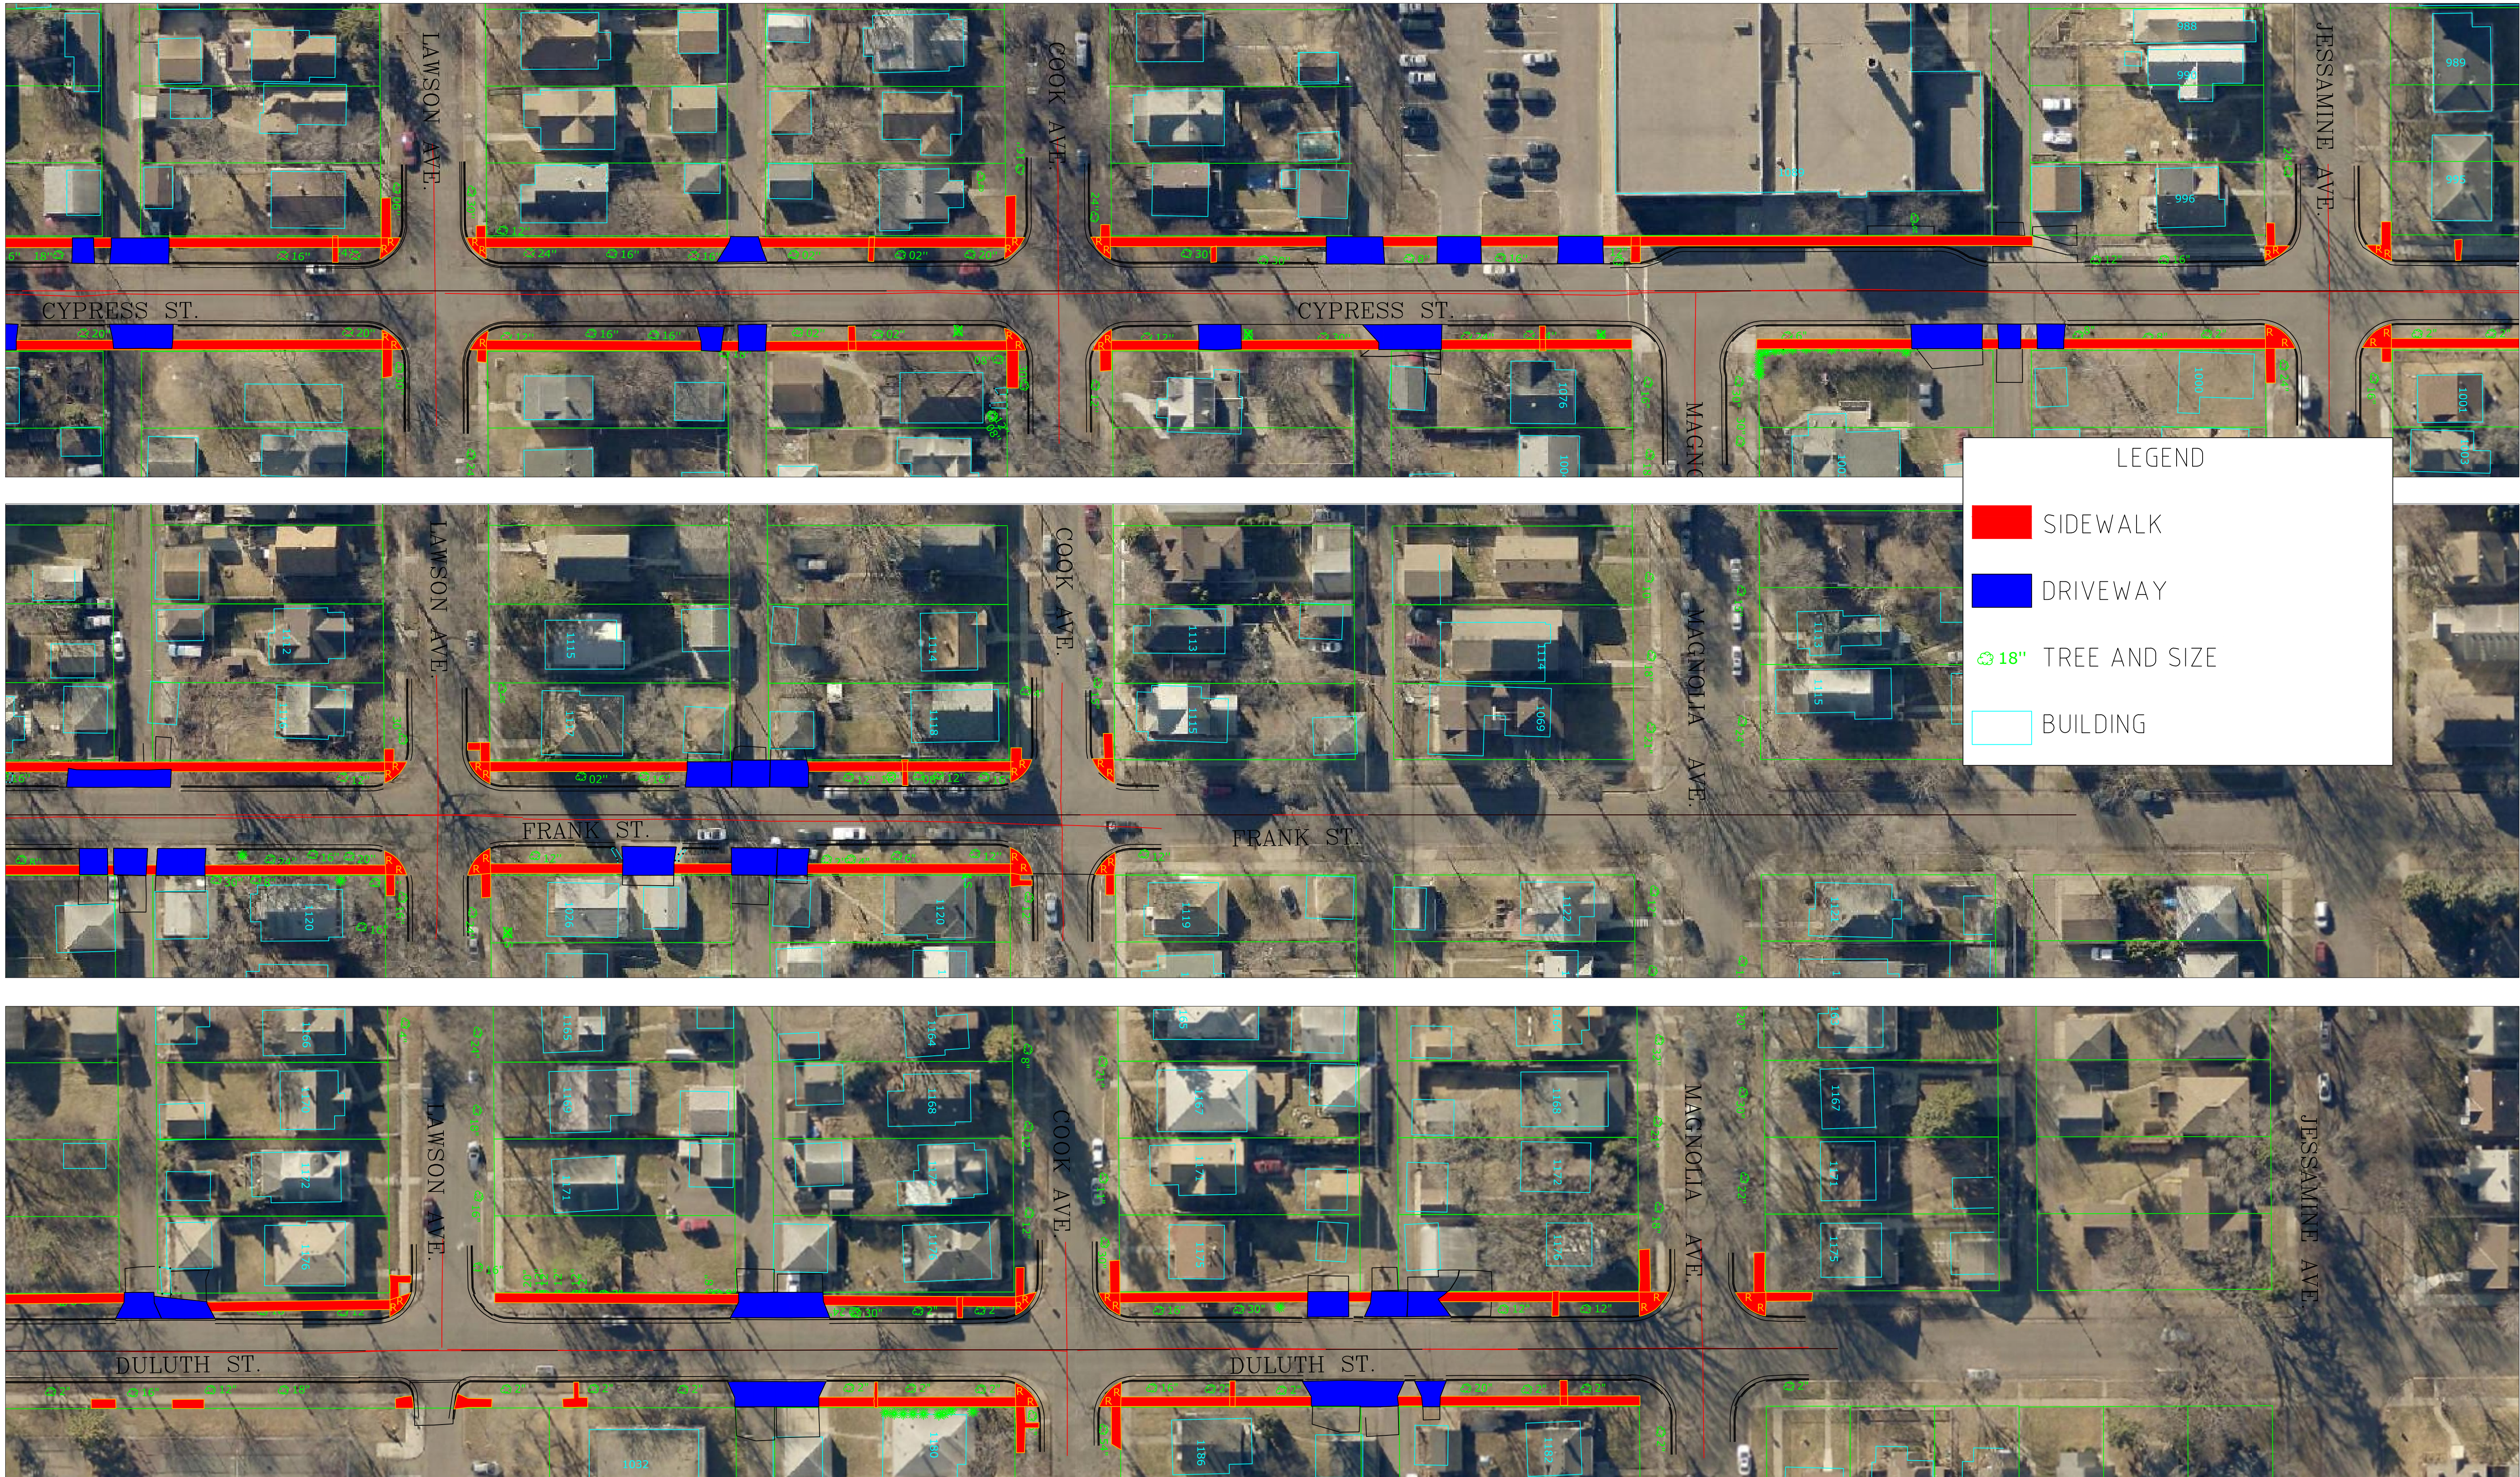

PAYNE-PHALEN SIDEWALK INFILL

LEGEND

- █ SIDEWALK
- █ DRIVEWAY
- ⊙ 18" TREE AND SIZE
- BUILDING