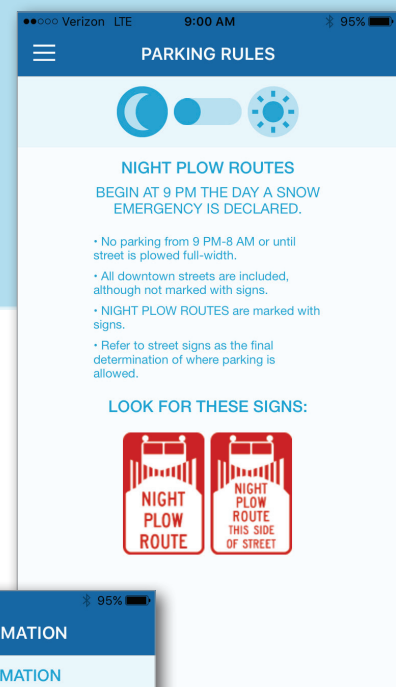

GET THE APP

Don't get towed!

Saint Paul Winter Snow Parking App

The app provides:

- ❄ Notifications when snow emergencies are declared
- ❄ Interactive map showing when and where you need to move your vehicle
- ❄ Contact and towing information if you have questions
- ❄ Links to snow emergency information in 8 languages