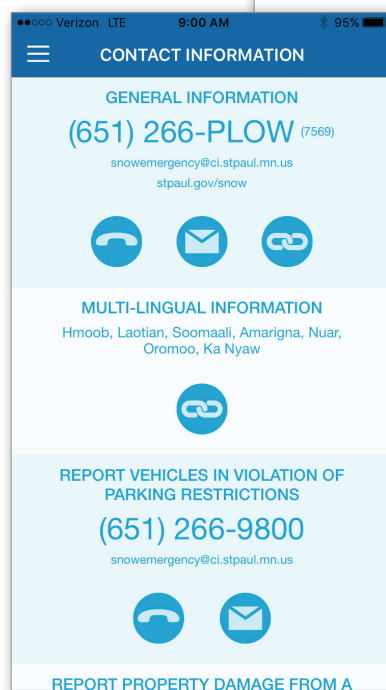

GET THE APP

Don't get towed!

Saint Paul Winter Snow Parking App

The app provides:

- ❄ Notifications when snow emergencies are declared
- ❄ Interactive map showing when and where you need to move your vehicle
- ❄ Contact and towing information if you have questions
- ❄ Links to snow emergency information in 8 languages