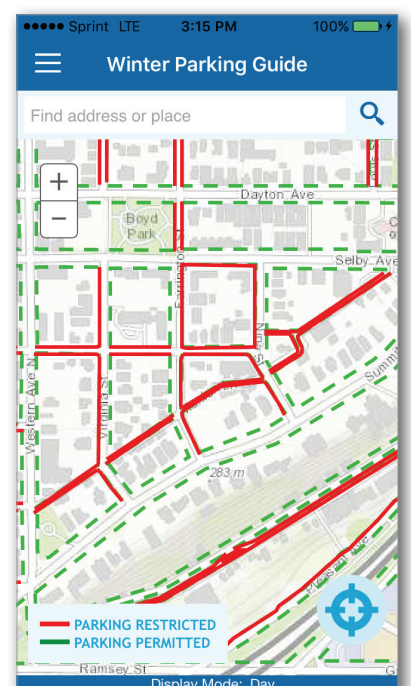

GET THE APP

Don't get towed!

Saint Paul Winter Snow Parking App

The app provides:

- ❄ Notifications when snow emergencies are declared
- ❄ Interactive map showing when and where you need to move your vehicle
- ❄ Contact and towing information if you have questions
- ❄ Links to snow emergency information in 8 languages