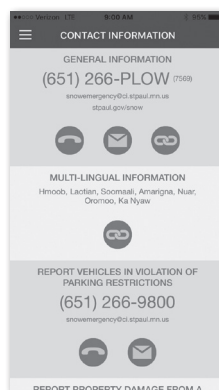

Don't get towed. GET THE APP!

Saint Paul, MN Winter Parking Guide

The app provides:

- ❄ notifications when snow emergencies are declared
- ❄ a map showing when and where you need to move your vehicle
- ❄ contact and towing information if you have questions
- ❄ links to snow emergency information in 8 different languages