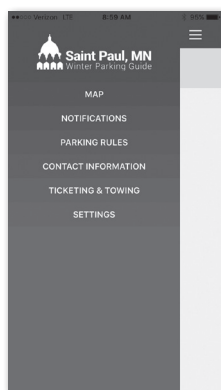

Don't get towed. GET THE APP!

Saint Paul, MN Winter Parking Guide

The app provides:

- ❄ notifications when snow emergencies are declared
- ❄ a map showing when and where you need to move your vehicle
- ❄ contact and towing information if you have questions
- ❄ links to snow emergency information in 8 different languages