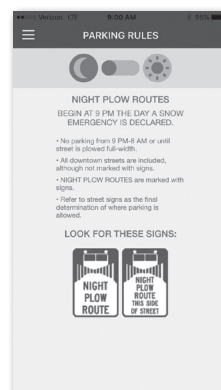

Don't get towed. GET THE APP!

Saint Paul, MN Winter Parking Guide

The app provides:

- ❄ notifications when snow emergencies are declared
- ❄ a map showing when and where you need to move your vehicle
- ❄ contact and towing information if you have questions
- ❄ links to snow emergency information in 8 different languages