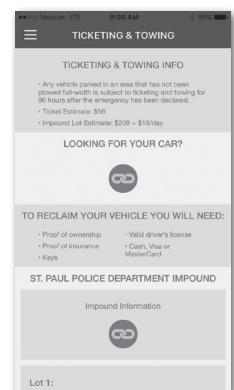

Don't get towed. GET THE APP!

Saint Paul, MN Winter Parking Guide

The app provides:

- ❄ notifications when snow emergencies are declared
- ❄ a map showing when and where you need to move your vehicle
- ❄ contact and towing information if you have questions
- ❄ links to snow emergency information in 8 different languages