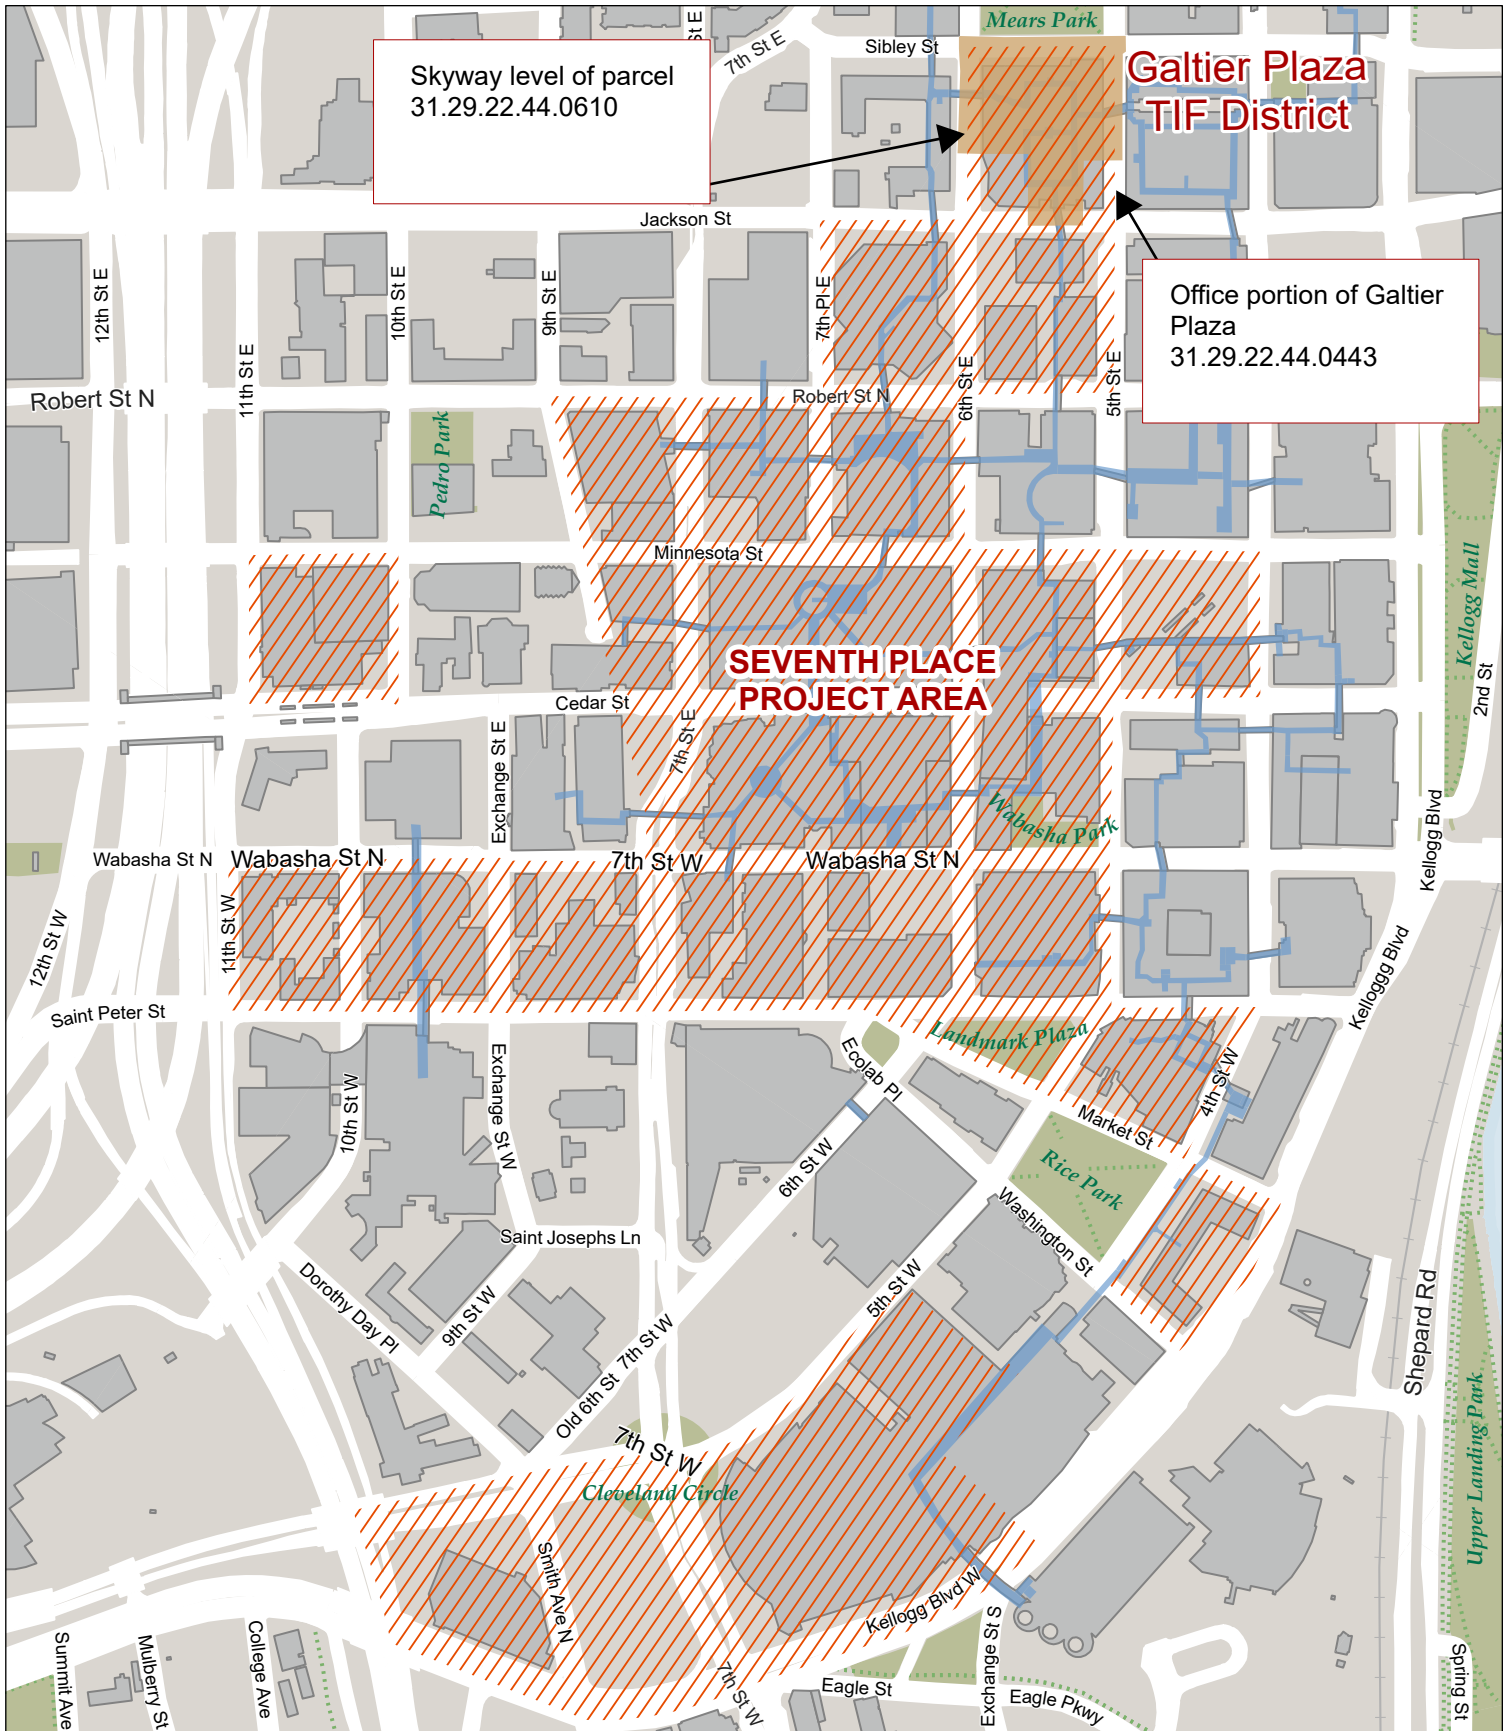

Galtier Plaza TIF District

Located within the Seventh Place Project Area - Tuesday, May 12th, 2026

- Galtier Plaza TIF District
- Seventh Place Project Area

SAINT PAUL
PLANNING & ECONOMIC
DEVELOPMENT